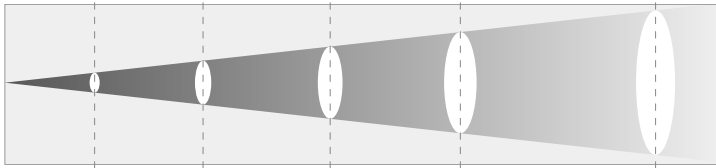

Photometrics

Beam Angle 3.3°

Distance (m)	5	10	15	20	25
Illuminance (Lux)	158000	39500	17555	9875	6320

Beam Angle 52°

Distance (m)	5	10	15	20	25
Illuminance (Lux)	2025	506	225	126	81

Colours

Effects

Prism	4f circular + 4f linear rotating
Frost	Light & heavy linear
Animation	Variable speed wheel
Framing	4 framing shutters- full curtain. Single blade rot ±35°. Module ±60°