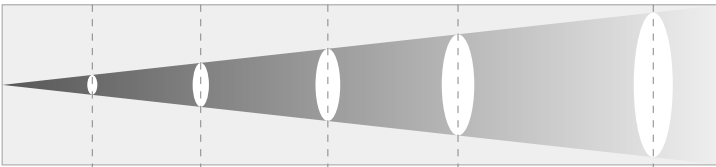

Photometrics

Beam Angle 3.3°

Distance (m)	5	10	15	20	25
Illuminance (Lux)	158000	39500	17555	9875	6320

Beam Angle 52°

Distance (m)	5	10	15	20	25
Illuminance (Lux)	2025	506	225	126	81

Colours

Effects

Prism	4f circular + 4f linear rotating
Frost	Light & heavy linear
Animation	Variable speed wheel
Framing	4 framing shutters- full curtain. Single blade rot ±35°. Module ±60°