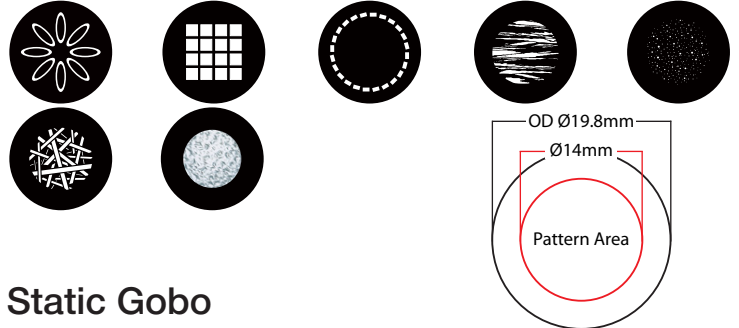

Photometrics

Beam Angle 3.3°

Distance (m)	5	10	15	20	25
Illuminance (Lux)	158000	39500	17555	9875	6320

Beam Angle 52°

Distance (m)	5	10	15	20	25
Illuminance (Lux)	2025	506	225	126	81

Colours

Effects

Prism	4f circular + 4f linear rotating
Frost	Light & heavy linear
Animation	Variable speed wheel
Framing	4 framing shutters- full curtain. Single blade rot ±35°. Module ±60°

Appearance

Size (LWH)	429 x 270 x 661mm
Weight	29.3kg
Casing	Flame retardant reinforced fibre glass
Colour	Black

Rotating Gobos

Static Gobo

Included Accessories

2 x Omega Brackets
1 x TrueCON

Optional Accessories